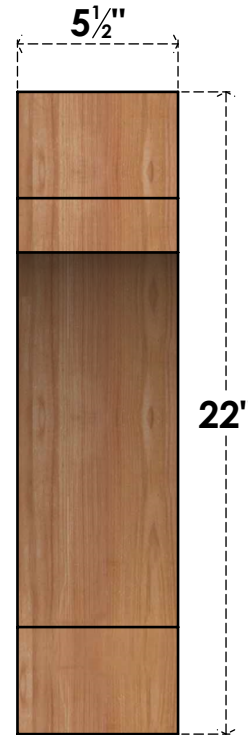

BRC06X22X22MRC00SWR

5 1/2"W X 22"D X 22"H MERCED SMOOTH BRACE, WESTERN RED CEDAR

SIDE

FRONT

EKENA MILLWORK
 2300 WEST MAIN ST.
 CLARKSVILLE, TX 75426
 TOLL FREE: 866-607-0453
 WWW.EKENAMILLWORK.COM

NOTES

1. INSTALLATION TO BE COMPLETED IN ACCORDANCE WITH MANUFACTURER'S SPECIFICATIONS.
2. DRAWING MAY NOT BE TO SCALE
3. THIS DRAWING IS INTENDED FOR DESIGN AND PLANNING PURPOSES ONLY.
4. ALL INFORMATION CONTAINED HEREIN WAS CURRENT AT THE TIME OF DEVELOPMENT BUT MUST BE REVIEWED AND APPROVED BY THE PRODUCT MANUFACTURER TO BE CONSIDERED ACCURATE.
5. PRODUCTS ARE NOT KILN DRIED. THIS ITEM IS UNIQUE AND WILL CONTAIN THE NATURAL VARIATIONS THAT THE WOOD SPECIES OFFERS. THIS MAY RESULT IN VARIATIONS UP TO 1/4"