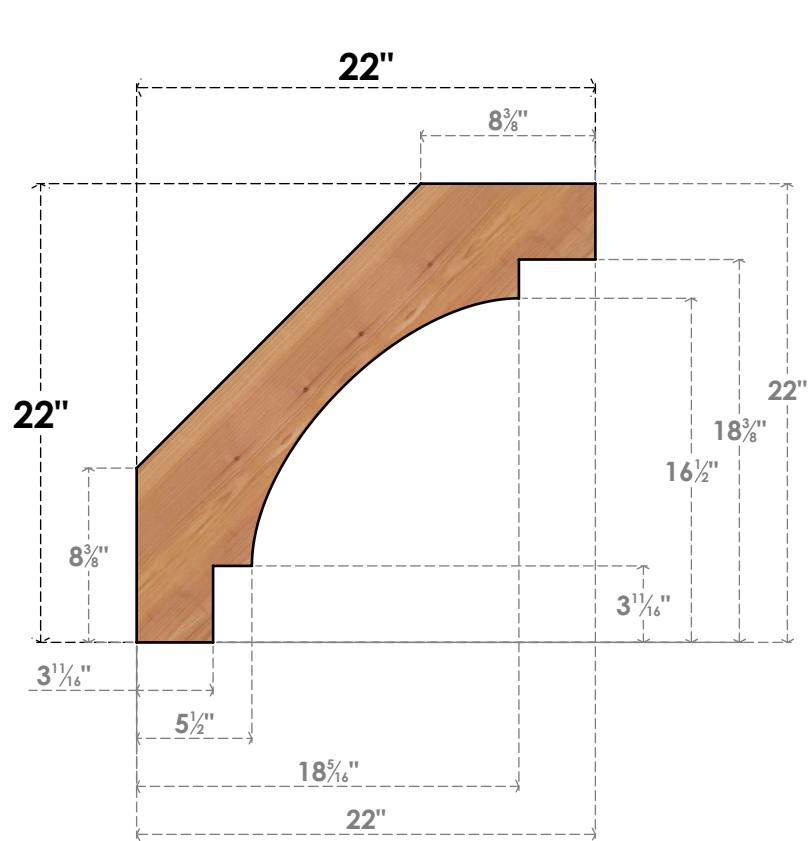

BRC06X22X22MRC00SWR

5 1/2"W X 22"D X 22"H MERCED SMOOTH BRACE, WESTERN RED CEDAR

SIDE

FRONT

EKENA MILLWORK
 2300 WEST MAIN ST.
 CLARKSVILLE, TX 75426
 TOLL FREE: 866-607-0453
 WWW.EKENAMILLWORK.COM

NOTES

1. INSTALLATION TO BE COMPLETED IN ACCORDANCE WITH MANUFACTURER'S SPECIFICATIONS.
2. DRAWING MAY NOT BE TO SCALE
3. THIS DRAWING IS INTENDED FOR DESIGN AND PLANNING PURPOSES ONLY.
4. ALL INFORMATION CONTAINED HEREIN WAS CURRENT AT THE TIME OF DEVELOPMENT BUT MUST BE REVIEWED AND APPROVED BY THE PRODUCT MANUFACTURER TO BE CONSIDERED ACCURATE.
5. PRODUCTS ARE NOT KILN DRIED. THIS ITEM IS UNIQUE AND WILL CONTAIN THE NATURAL VARIATIONS THAT THE WOOD SPECIES OFFERS. THIS MAY RESULT IN VARIATIONS UP TO 1/4"